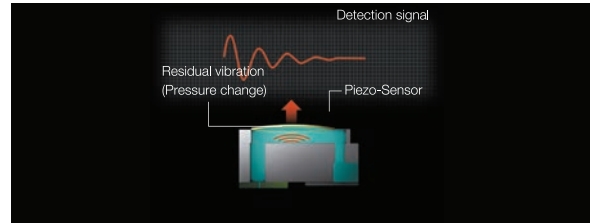

*Apple AirPrint is a trademark of Apple Inc.

Precision Printhead Technology

The T-series comes equipped with the next-generation PrecisionCore printhead technology, enabling superior print speed, quality and reliability. PrecisionCore technology utilises piezo elements to mechanically eject the ink. This heatless technology prolongs printhead longevity, providing reliable long-term operation.

The PrecisionCore technology, as well as Variable Size Dot Technology, allow the ink droplets to be controlled to the fineness of 3.5 picolitres.

Nozzle Verification Technology

Print without interruptions with the advanced built-in Nozzle Verification Technology (NVT). This technology monitors nozzle health and adjusts print quality automatically without interruption, even during printing.

The piezo element (sensor) detects the residual vibration (pressure change) in the ink chamber and diagnoses the nozzle condition.

If a clogged nozzle is indicated by an irregular vibration pattern, the printer automatically adjusts the quality.