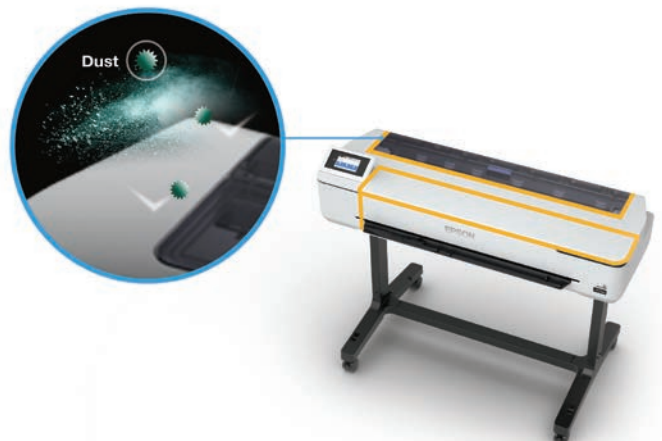

Trusted Productivity

Wireless Connectivity

The T-series is integrated with Wi-Fi and Wi-Fi Direct, making it convenient to print right from smart devices from anywhere in the office. The Wi-Fi Direct function acts as an access point, allowing devices to connect directly to the printer without a router. Additionally, the T-series printers come equipped to allow direct wireless printing from any Apple devices through Apple AirPrint*, without the need for any additional drivers.

*Apple AirPrint is a trademark of Apple Inc.

Precision Printhead Technology

The T-series comes equipped with the next-generation PrecisionCore printhead technology, enabling superior print speed, quality and reliability. PrecisionCore technology utilises piezo elements to mechanically eject the ink. This heatless technology prolongs printhead longevity, providing reliable long-term operation.

The PrecisionCore technology, as well as Variable Size Dot Technology, allow the ink droplets to be controlled to the fineness of 3.5 picolitres.

Nozzle Verification Technology

Print without interruptions with the advanced built-in Nozzle Verification Technology (NVT). This technology monitors nozzle health and adjusts print quality automatically without interruption, even during printing.

The piezo element (sensor) detects the residual vibration (pressure change) in the ink chamber and diagnoses the nozzle condition.

If a clogged nozzle is indicated by an irregular vibration pattern, the printer automatically adjusts the quality.

Anti-dust Design

Incorporating a unique anti-dust design, the T-Series printers require minimal cleaning and maintenance that are required for environments that are traditionally dusty, such as construction sites.