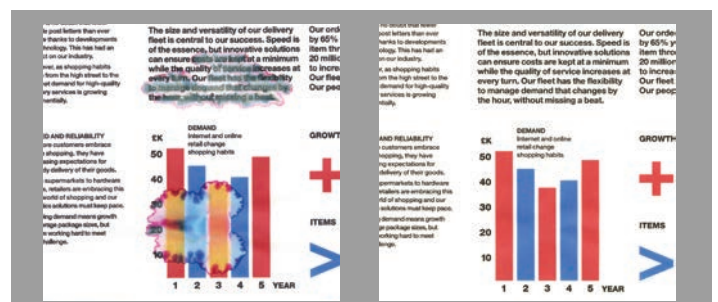

Pigment

Unsurpassable Quality

With an improved formulation that works especially well with plain paper and special media such as tracing paper, the UltraChrome XD2 uses pigment ink for CMYK to provide quality, and to deliver accurate and sharp line printing that is suitable for vector images or luster data. The all-pigment UltraChrome XD2 ink achieves less bleed through and are better at withstanding the harsh weather conditions compared to dye-inks, and are also water resistant.

Dye