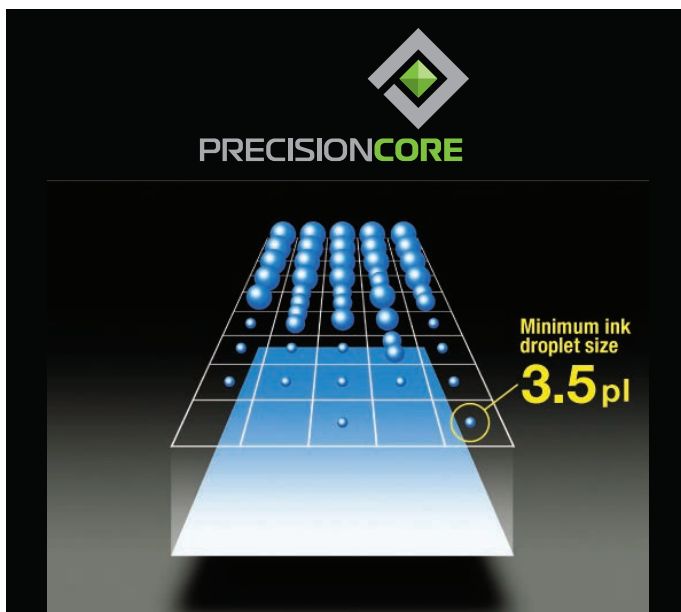

*Apple AirPrint is a trademark of Apple Inc.

Precision Printhead Technology

The T-series comes equipped with the next-generation PrecisionCore printhead technology, enabling superior print speed, quality and reliability. PrecisionCore technology utilises piezo elements to mechanically eject the ink. This heatless technology prolongs printhead longevity, providing reliable long-term operation.

The PrecisionCore technology, as well as Variable Size Dot Technology, allow the ink droplets to be controlled to the fineness of 3.5 picolitres.

Nozzle Verification Technology

Print without interruptions with the advanced built-in Nozzle Verification Technology (NVT). This technology monitors nozzle health and adjusts print quality automatically without interruption, even during printing.